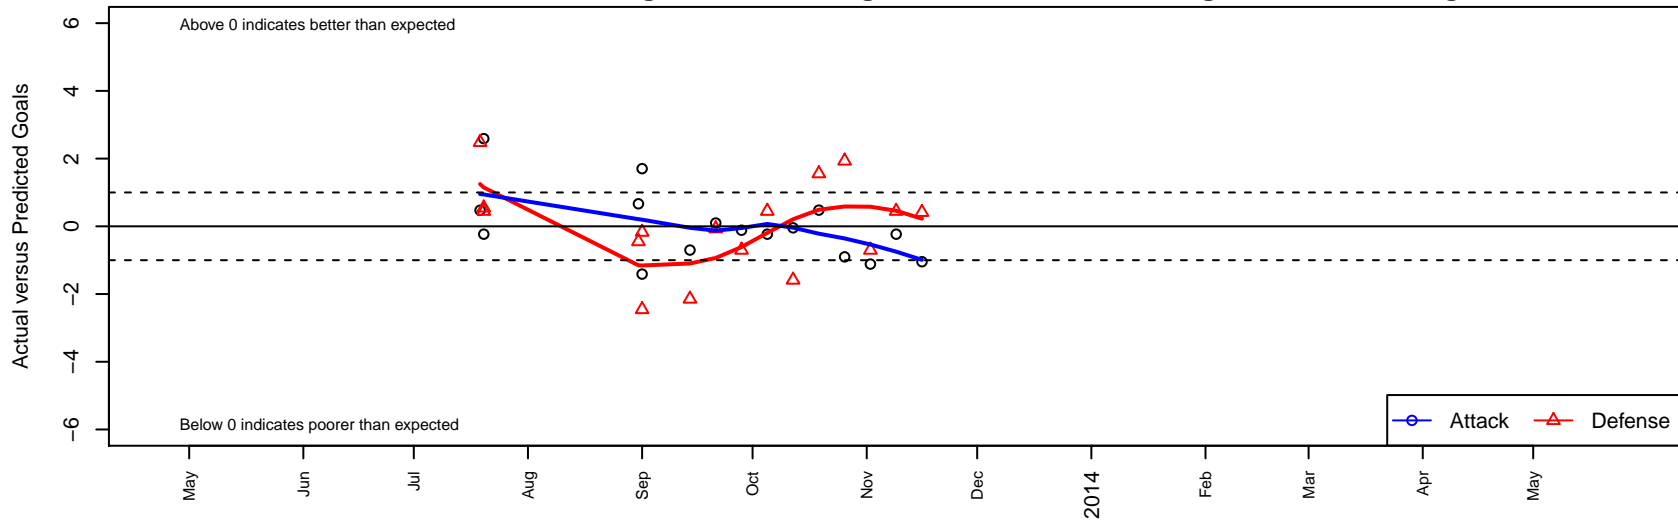

# PSU Dolphins G99

Puyallup SC  
 Puyallup, WA  
 G99 total strength=566  
 attack=0.51 defense=0.39  
 fall league = DIII G14D2  
 notes= Puyallup Soccer Union  
 alt names used:  
 Dolphins  
 PSU Dolphins

Venues played:  
 KITG GU14 White  
 Puyallup Valley Kick-off Div 2 U14  
 DIII G14D2

**PSU Dolphins G99**  
 Dots are actual minus expected GF (blue circles) and GA (red triangles).  
 Blue line is smoothed change in attack strength. Red is smoothed change in defense strength.